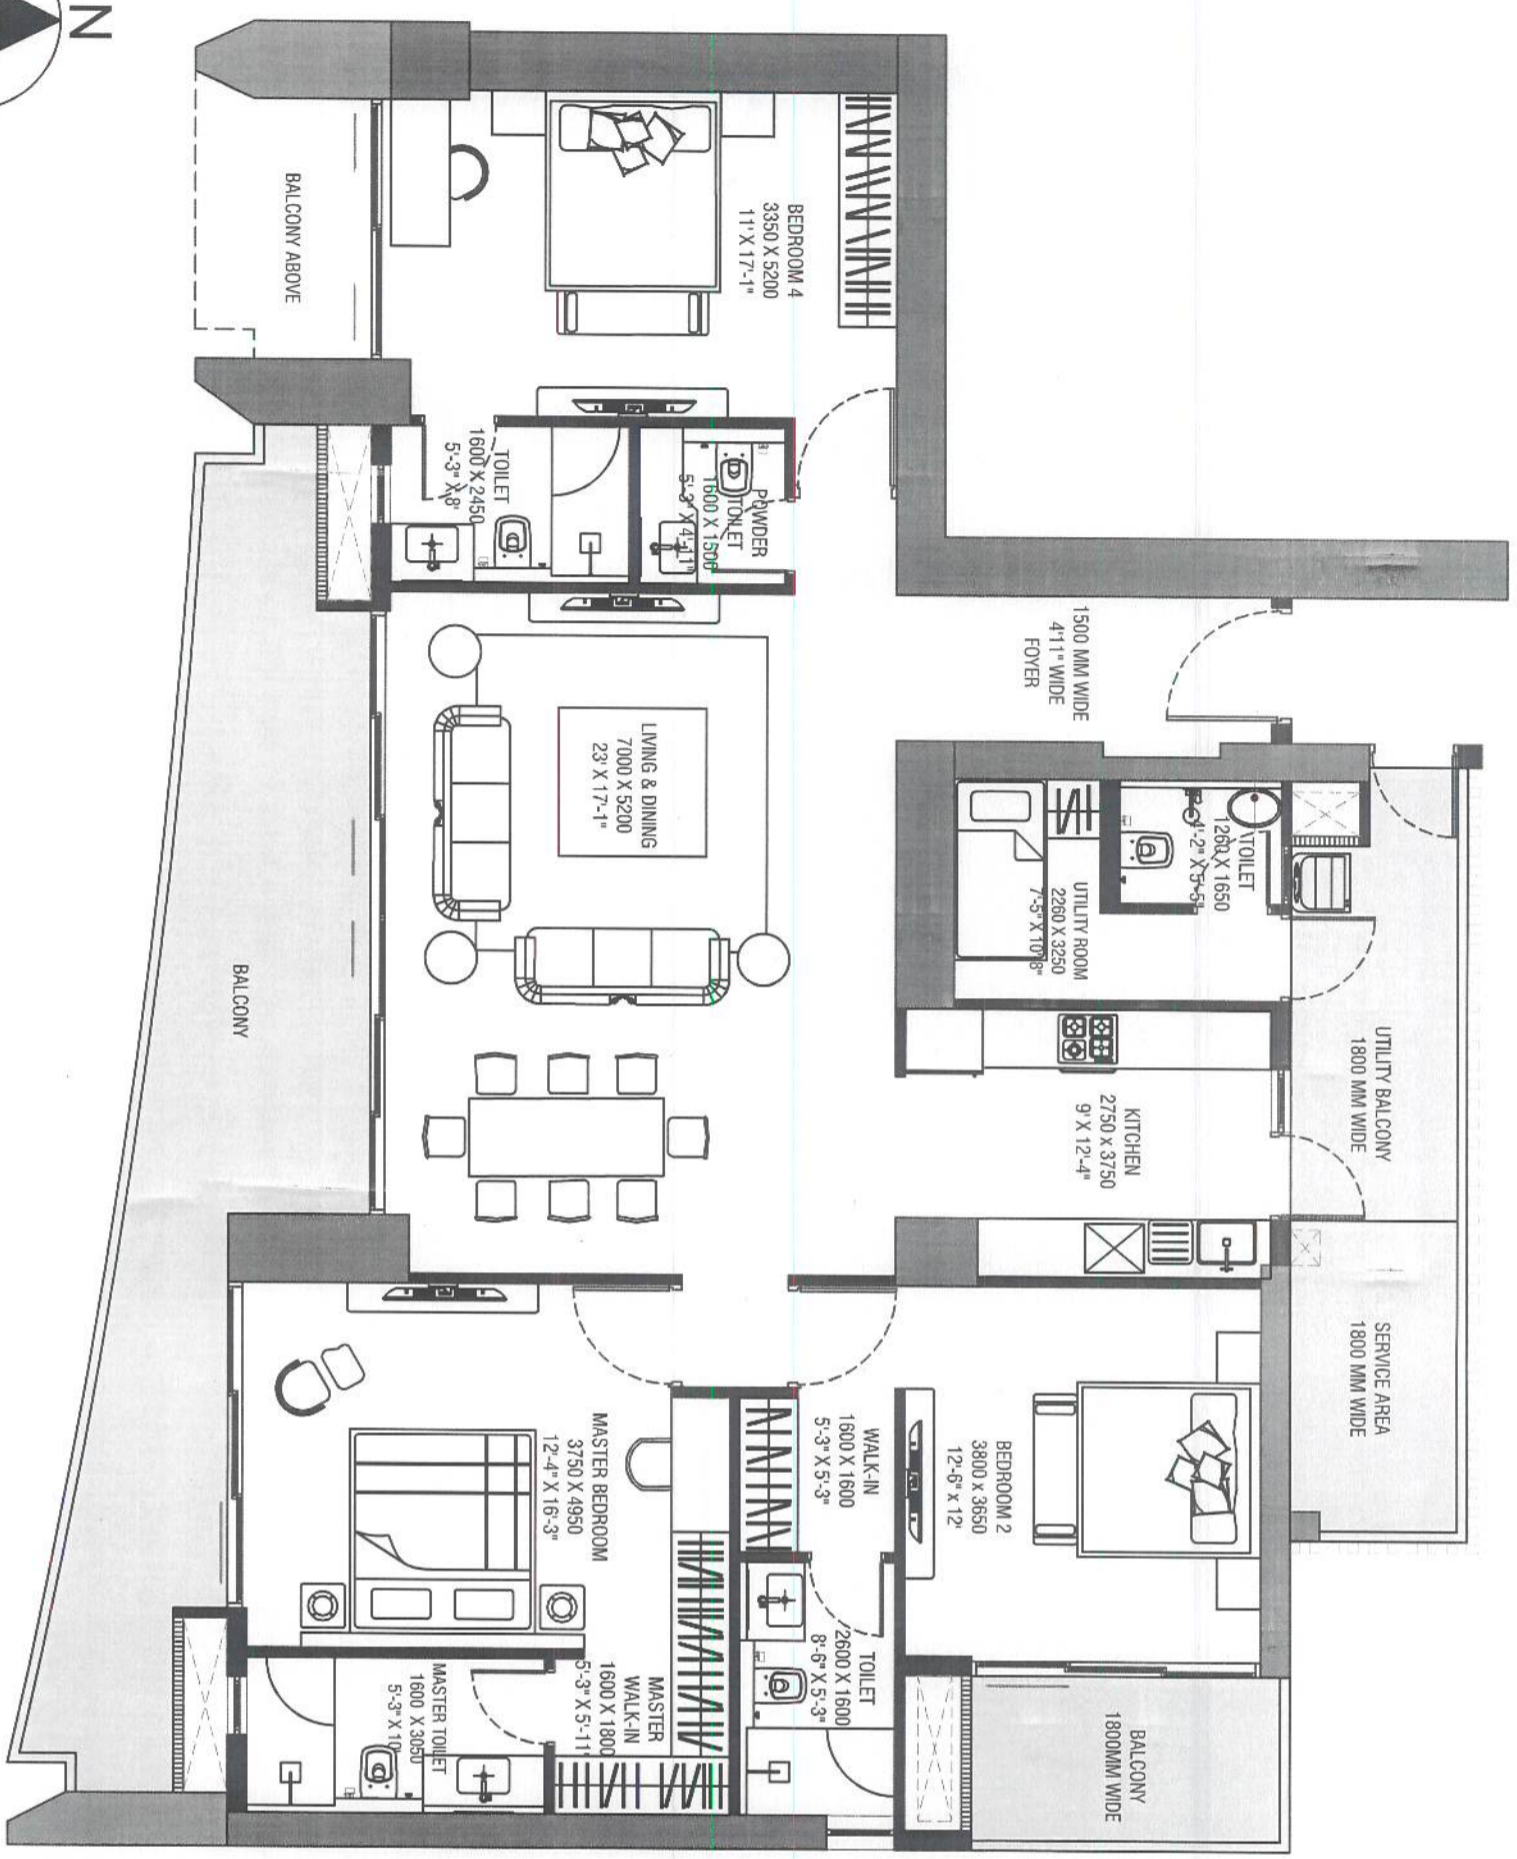

SECTOR 48 | 3 BHK TYPE I

RERA CARPET AREA	142.59 SQ.M 1534.84 SQ. FT	EXCLUSIVE BALCONY AREA	44.43 SQ.M 478.24 SQ. FT
------------------	-------------------------------	------------------------	-----------------------------

DIMENSIONS ARE IN MM/ FEET AND INCHES

SECTOR 48 | 3BHK TYPE 2

RERA CARPET AREA	142.59 SQ.M 1534.84 SQ. FT	EXCLUSIVE BALCONY AREA	49.15 SQ.M 529.05 SQ. FT
------------------	-------------------------------	------------------------	-----------------------------

DIMENSIONS ARE IN MM/ FEET AND INCHES