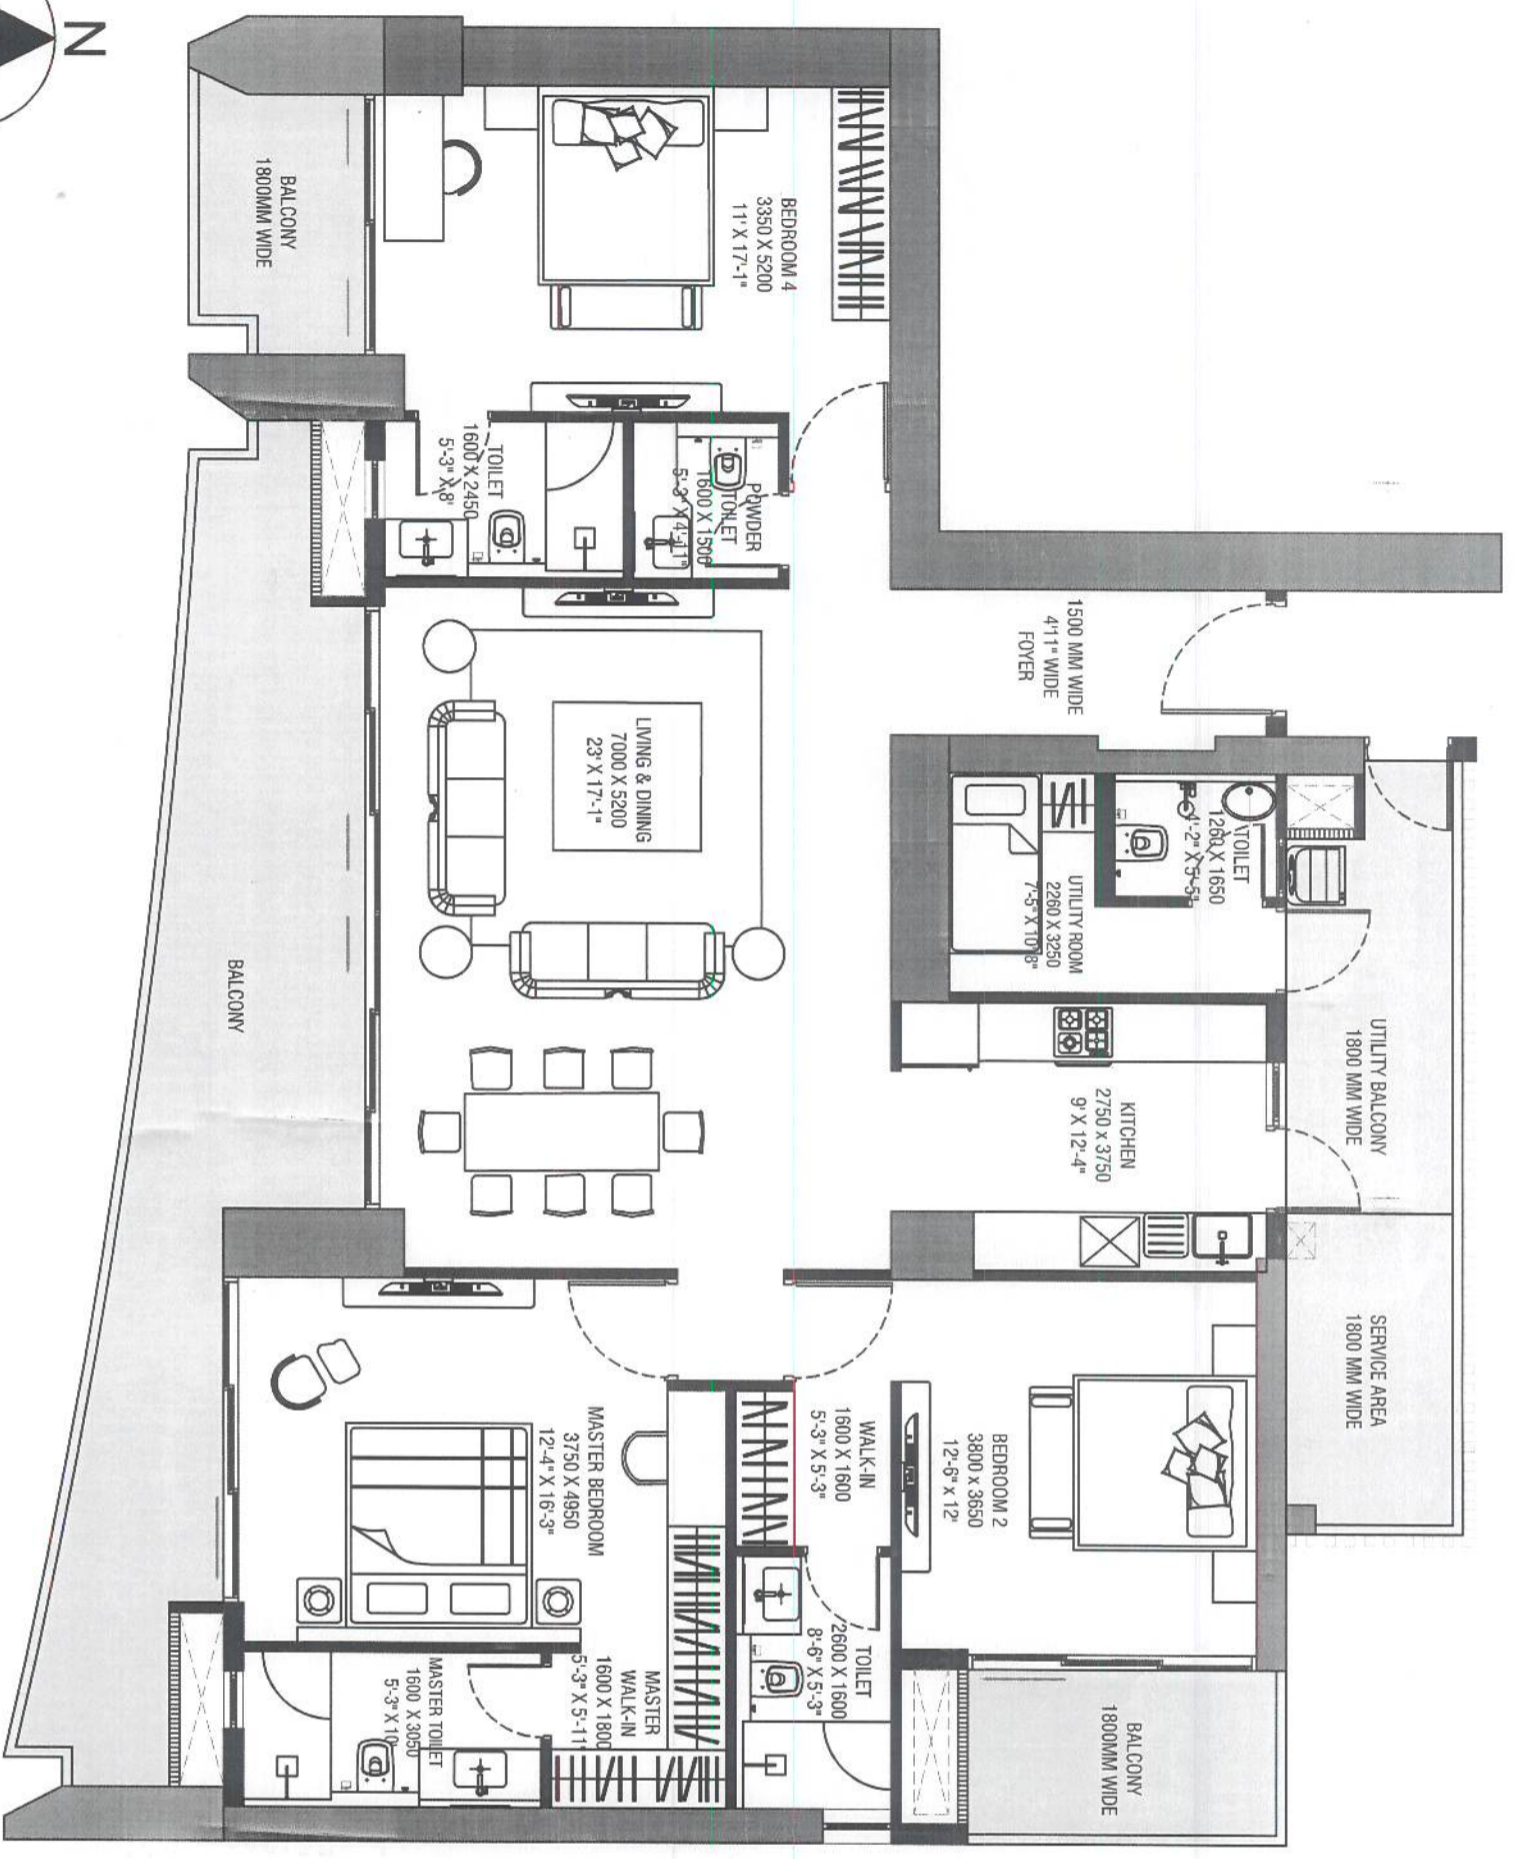

SECTOR 48 | 3 BHK TYPE I

RERA CARPET AREA	142.59 SQ.M 1534.84 SQ. FT	EXCLUSIVE BALCONY AREA	44.43 SQ.M 478.24 SQ. FT
------------------	-------------------------------	------------------------	-----------------------------

DIMENSIONS ARE IN MM/ FEET AND INCHES

SECTOR 48 | 3BHK TYPE 2

RERA CARPET AREA	142.59 SQ.M 1534.84 SQ. FT	EXCLUSIVE BALCONY AREA	49.15 SQ.M 529.05 SQ. FT
------------------	-------------------------------	------------------------	-----------------------------

DIMENSIONS ARE IN MM/ FEET AND INCHES